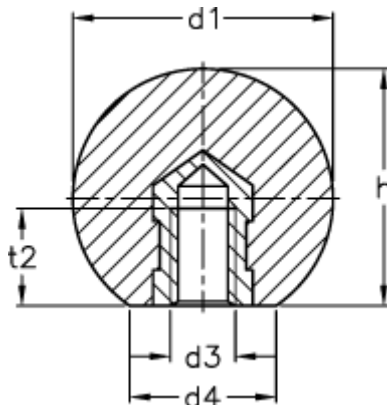

Article number: 20135425

Description: E+G Ball knob DIN 319-KU-25-M6-E-MS

## Measures

---

d1	= 25
d3	= M6
d4 approx.	= 15
h	= 22.5
t2 min.	= 9.0